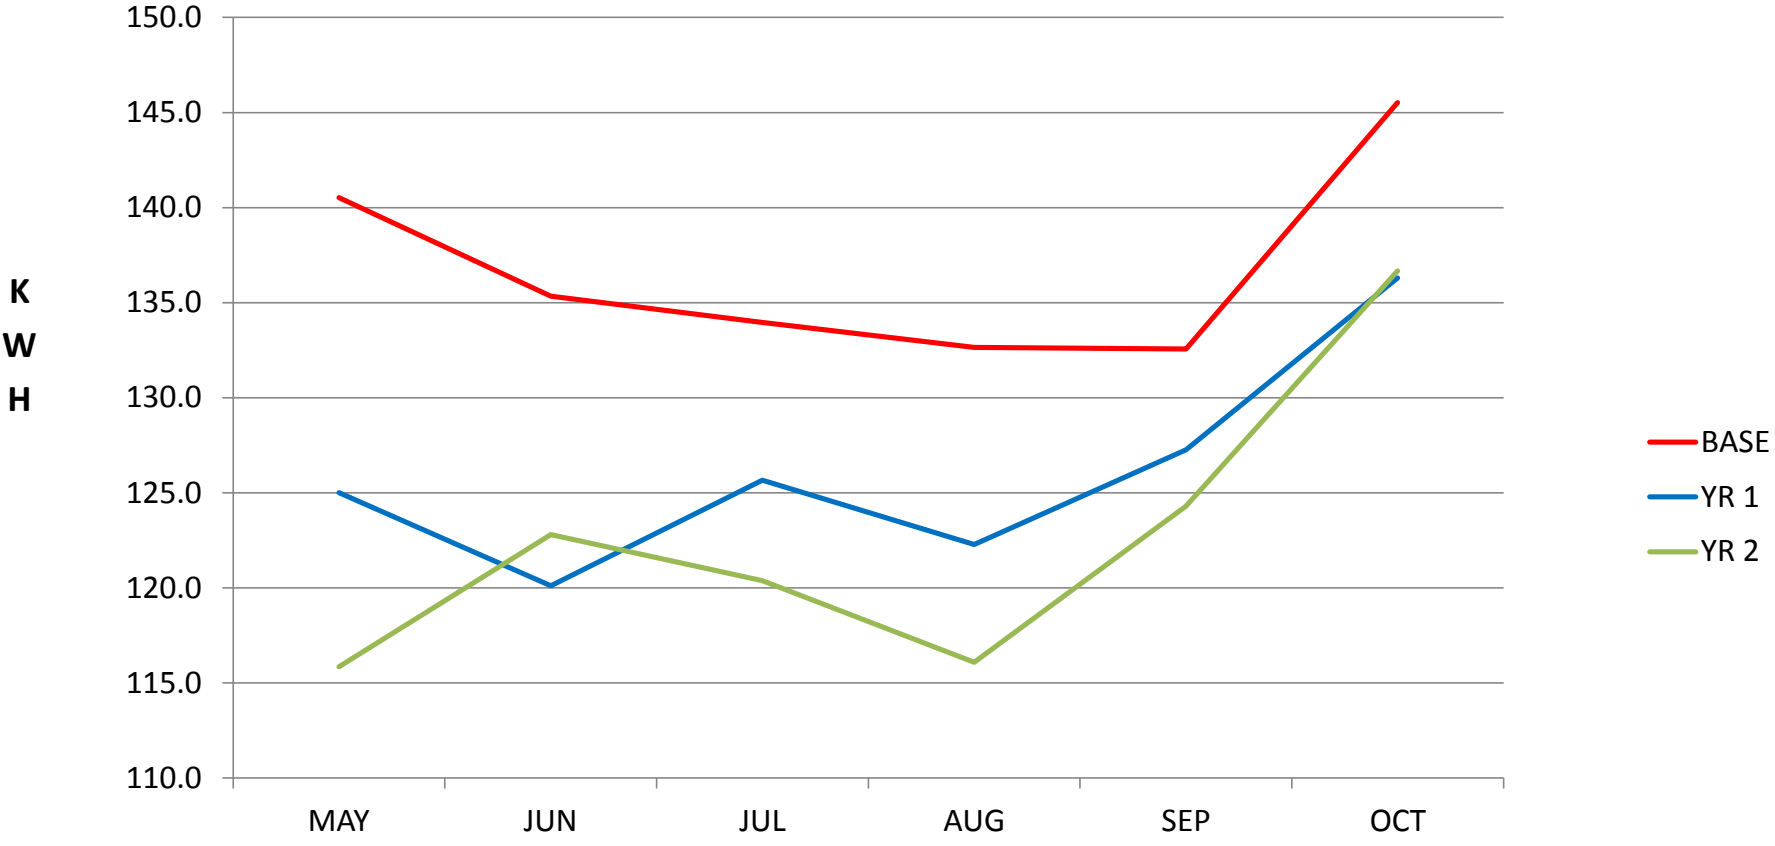

PPL PLAZA

KWH use per Cooling Degree Day

Total 2-Year Cooling Season Savings: 117,792 Kwh